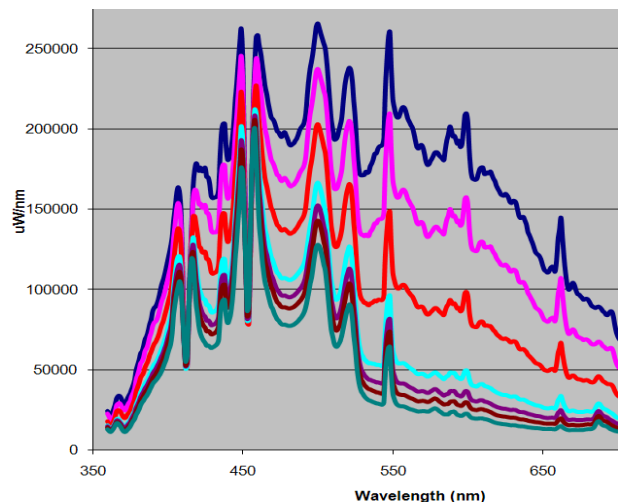

GREENHOUSE

The **GREENHOUSE** Grow Luminaire featuring Light Emitting Plasma™

- ✓ 17,000 Source Lumens
- ✓ Energy Efficient: 72 Lumens/Watt
- ✓ Long Life – 30,000 hours
- ✓ Color Rendering of 95 CRI
- ✓ Compact Emitting Area
- ✓ Forward Directional Output
- ✓ Dimmable to 20%
- ✓ Rapid Start
- ✓ Digital or Analog Controllability

Part Description

Greenhouse Grow

Length	408mm/16.1"
Width	286mm/11.3"
Height	172mm/6.8"
Weight	19 lbs
Operating Temperature	-40 to 45°C
Rated Average Life	30,000 hours
Source Lumens	17,000 lumens
Fixture Lumens	15,000 lumens
Voltage	100-277V 480V Optional
Typical Turn-On Time	45 seconds
CCT	5,300K
CRI	95
Dimming Range ¹	20-100%
Nominal AC Power	295 watts @208V
Current @ 120v	<2.6A
Current @277v	<1.1A
Current @ 480v	<0.65A
Power Factor	0.99

Mounts:	Rod, Stem, Hook 20-50 ft high
Lens:	Tempered Glass
Housing:	Aluminum

Fixture	Source	Reflector	Lens	Voltage	Color	Cord Set	Control	Head Bracket
GRE	411 (23000 Lumens 75 CRI)	C1 (Octagonal)	C ¹ (Clear)	1 ¹ (100-277 VAC)	BL ¹ (Black)	00 (No Cord)	Shipped installed to fixture	Shipped installed to fixture
	412 ¹ (17000 lumens 95 CRI)	S1 (60x60)	S (Solite)	2 (277-480 VAC)	BZ (Bronze)	C1 ¹ (8', 5-15P Cord Set)	000 ¹ (No Controls)	S ¹ (Standard)
		S2 (90x90)	P (Prismatic)		WH (White)	C2 (12', 5-15P Cord Set)	100 (Power Switch)	H ² (Hinge)
		S3 (120x120)			GY (Gray)	C3 (12', 6-15P Cord Set)	010 (Dimmer)	P ³ (3/4" NPT)
		R1 (90x60)			XX (Custom)	C4 (12', L5-15P Cord Set)	001 (Terminal Block)	Z (Custom)
		R2 (120x60)					110 (Power Switch, Dimmer)	